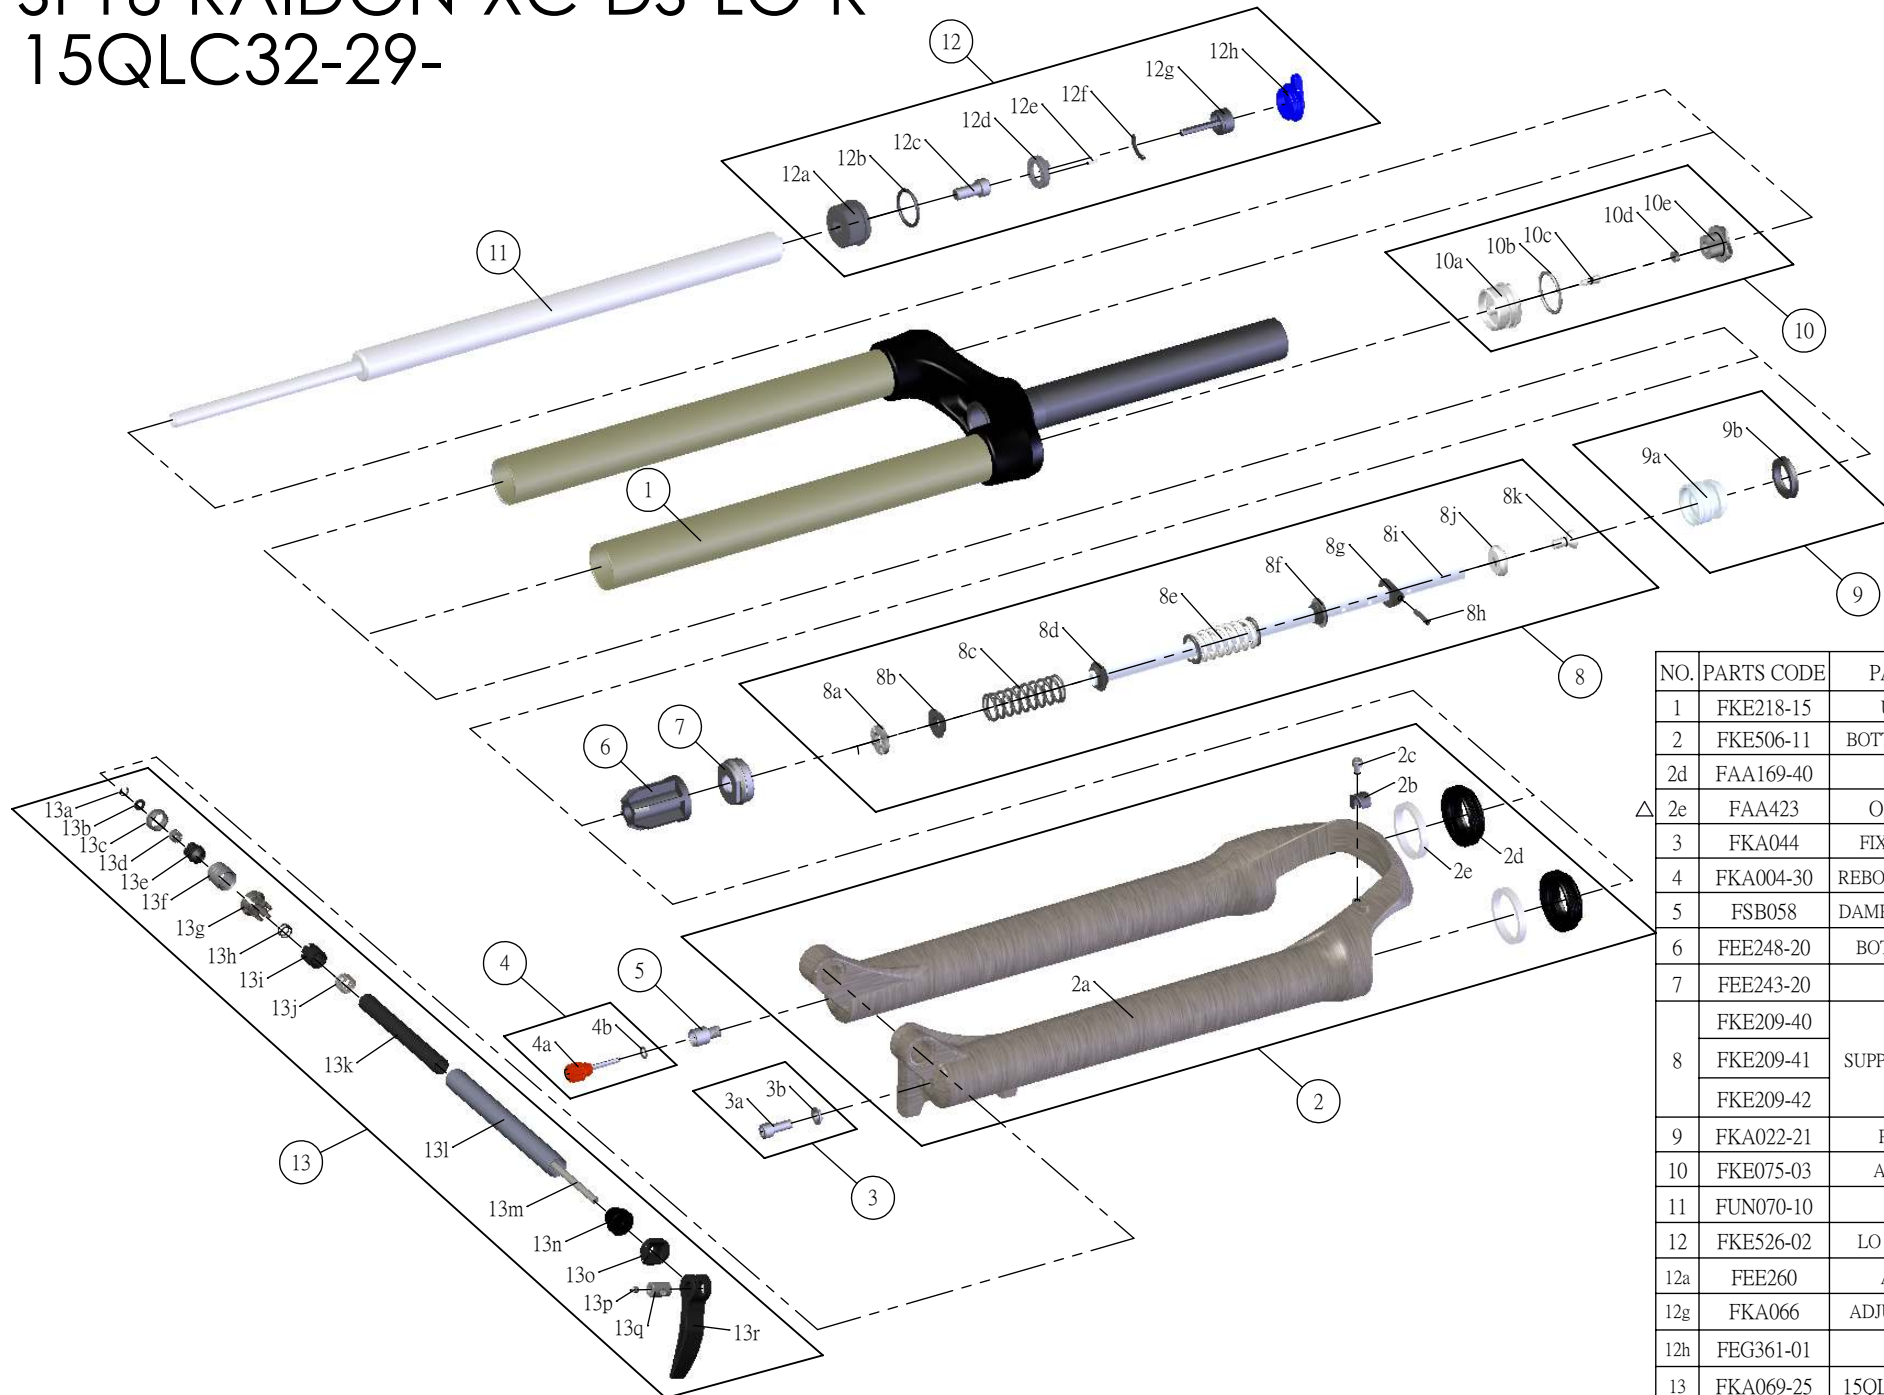

SUNTOUR

SF16-RAIDON-XC-DS-LO-R-15QLC32-29-

Date	2015.01.13	Version	2
Amended	2015.08.18		

NO.	PARTS CODE	PARTS NAME	120	100	80	QT
1	FKE218-15	UPPER ASSY	*	*	*	1
2	FKE506-11	BOTTOM CASE ASSY	*	*	*	1
2d	FAA169-40	DUST SEAL	*	*	*	2
△ 2e	FAA423	OIL WIPER 32	*	*	*	2
3	FKA044	FIXING BOLT SET	*	*	*	1
4	FKA004-30	REBOUND KNOB ASSY	*	*	*	1
5	FSB058	DAMPER FIXING BOLT	*	*	*	1
6	FEE248-20	BOTTOM STOPPER	*	*	*	1
7	FEE243-20	FORK NOSE	*	*	*	1
8	FKE209-40	SUPPORT TUBE ASSY	*			1
	FKE209-41			*		1
	FKE209-42				*	1
9	FKA022-21	PISTON UNIT	*	*	*	1
10	FKE075-03	AIR CAP ASSY	*	*	*	1
11	FUN070-10	LO-R UNIT	*	*	*	1
12	FKE526-02	LO TOP CAP ASSY	*	*	*	1
12a	FEE260	ADJUST CAP	*	*	*	1
12g	FKA066	ADJUST CORE ASSY	*	*	*	1
12h	FEG361-01	LO KNOB	*	*	*	1
13	FKA069-25	15QLC32 AXLE SET	*	*	*	1